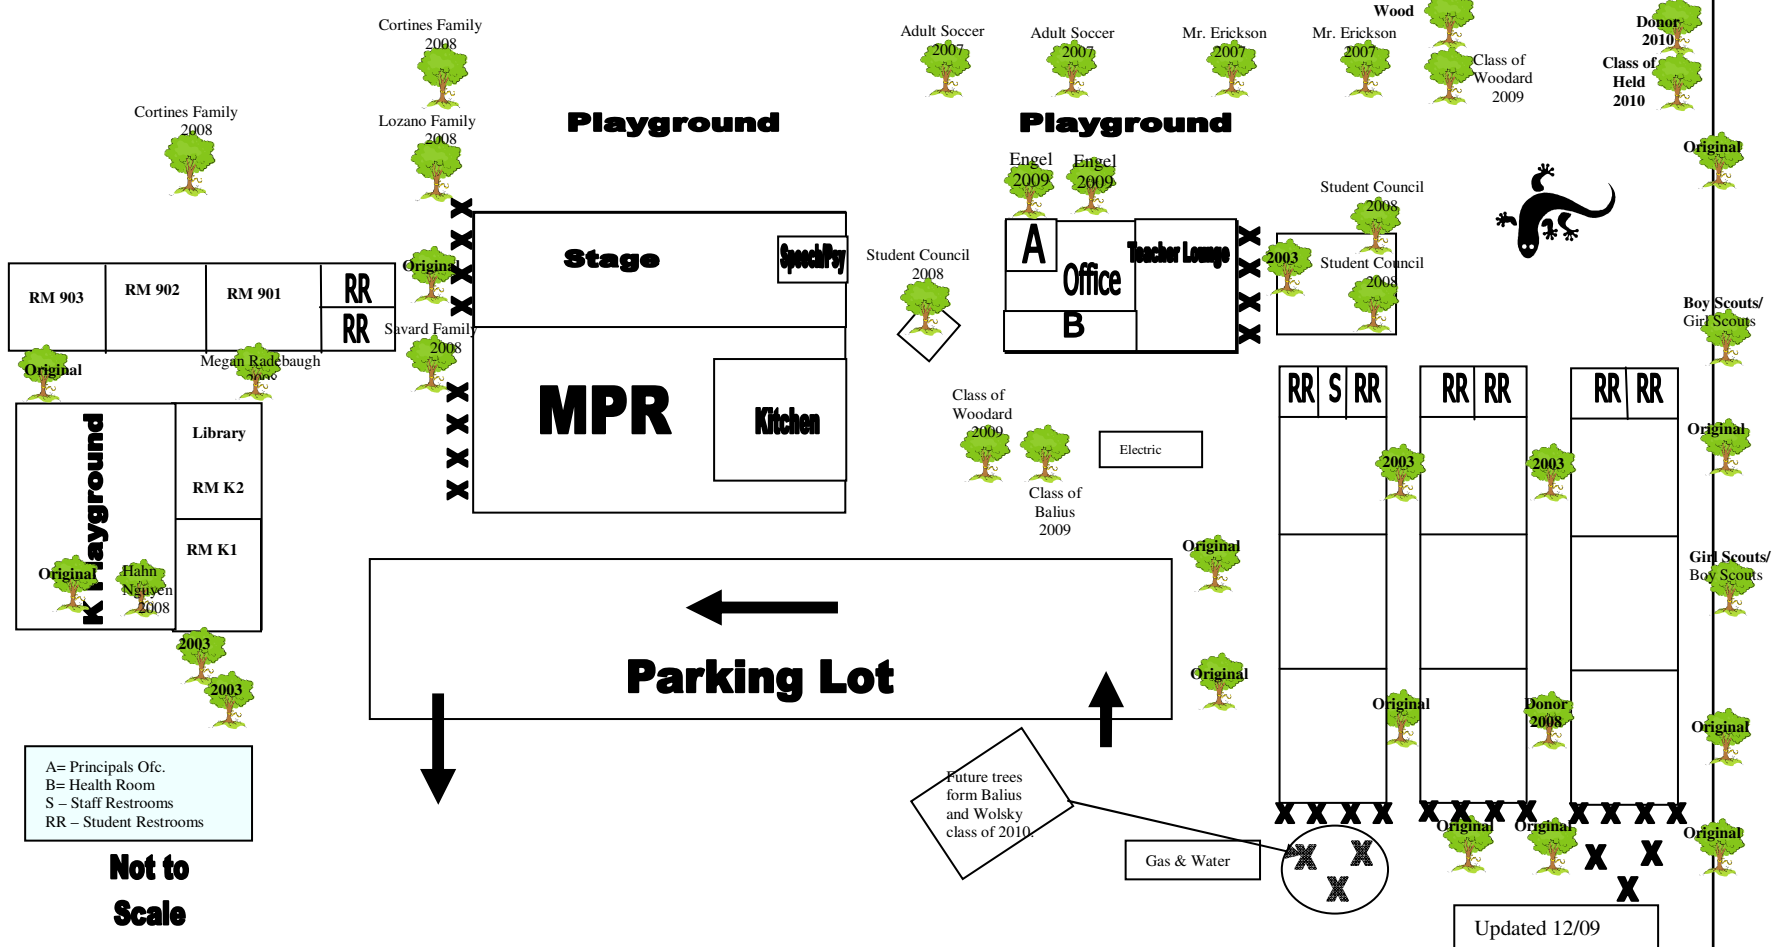

Tree Map

Garden Grove Unified School District
Garden Park Elementary School
 6562 Stanford Avenue, Garden Grove, CA 92845
 (714) 663-6074 * Fax – (714) 663-6076

Donor 2009
 Donor 2010
 Class of Erickson 2009
 Class of Woodard 2009
 Class of Guadarrama 2010
 Donor 2010
 Donor 2010
 Class of Held 2010

RM 903	RM 902	RM 901	RR
			RR

K Playground	Library
	RM K2
	RM K1

A= Principals Ofc.
 B= Health Room
 S – Staff Restrooms
 RR – Student Restrooms

Not to Scale