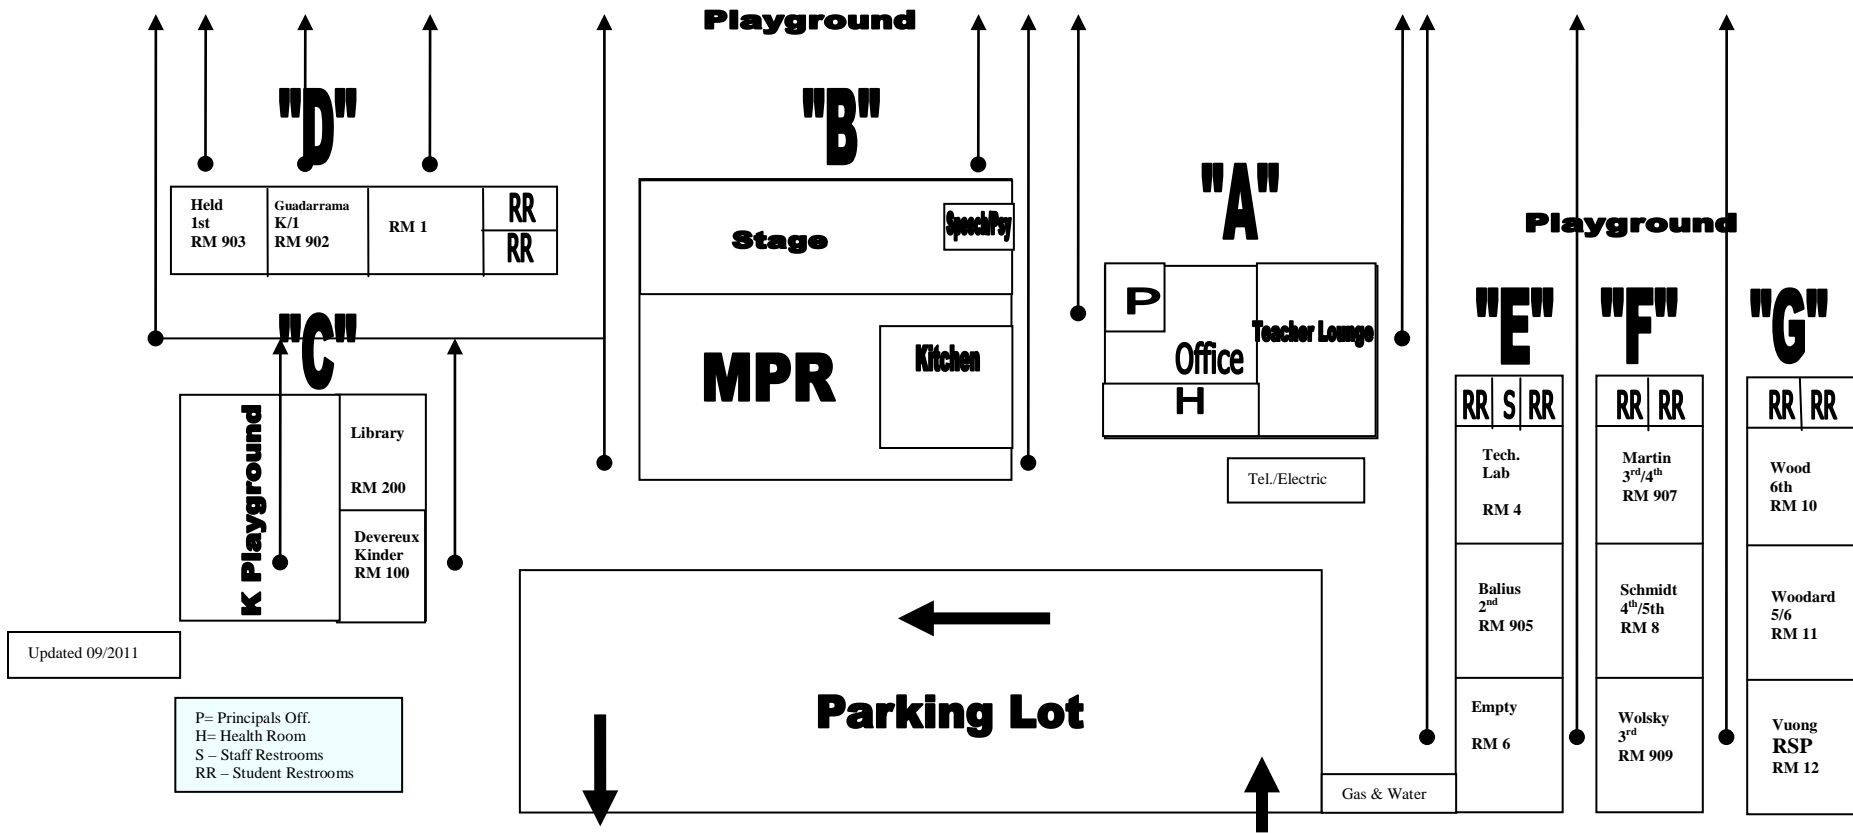

Emergency Evacuation Map

Garden Grove Unified School District
Garden Park Elementary School
 6562 Stanford Avenue, Garden Grove, CA 92845
 (714) 663-6074 * Fax – (714) 663-6076
 Gary M. Gerstner, Principal

Updated 09/2011

P= Principals Off.
 H= Health Room
 S – Staff Restrooms
 RR – Student Restrooms

Updated 08/20/09