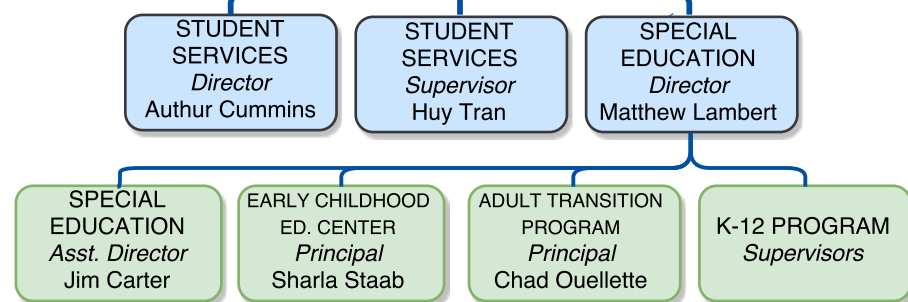

SPECIAL EDUCATION/STUDENT SERVICES
Assistant Superintendent
Valerie Shedd