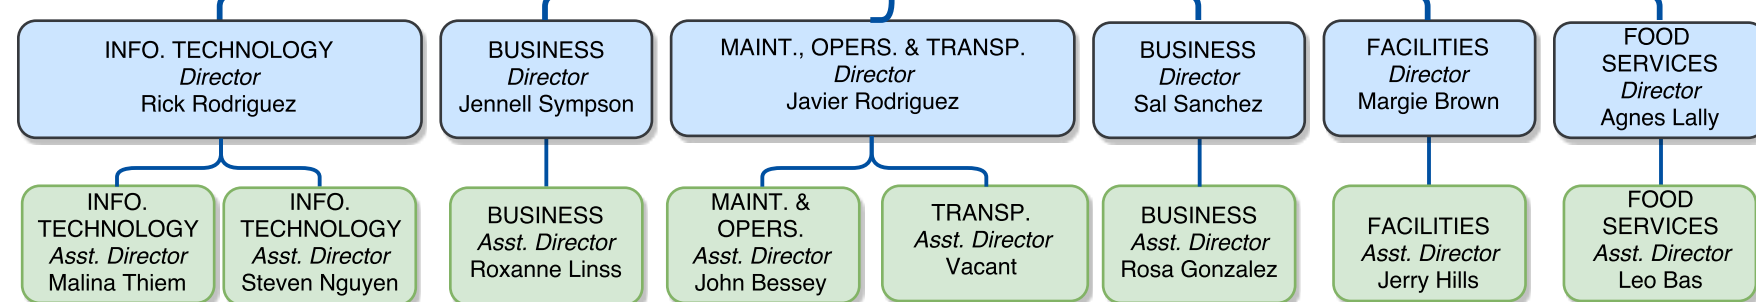

BUSINESS SERVICES
Assistant Superintendent
Rick Nakano