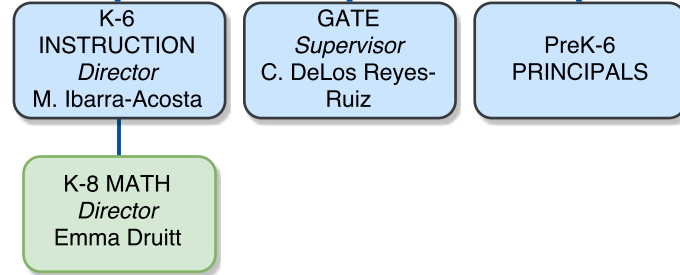

GARDEN GROVE UNIFIED SCHOOL DISTRICT
Superintendent's Organizational Chart
 2017-2018

SUPERINTENDENT
 Gabriela Mafi, Ed.D.

PUBLIC INFORMATION
 Abby Milone

ELEMENTARY EDUCATION
Assistant Superintendent
 Sara Wescott