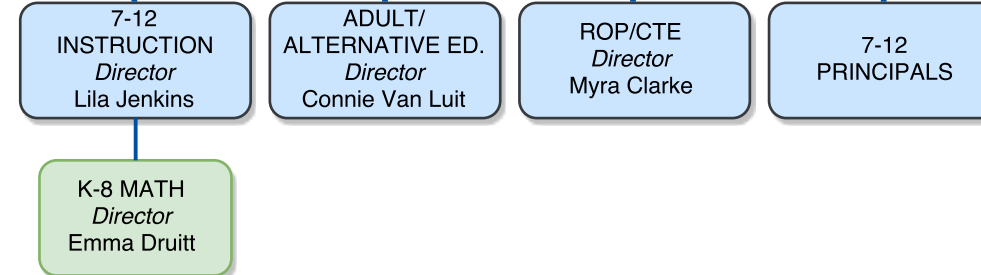

SECONDARY EDUCATION
Assistant Superintendent
Kelly McAmis