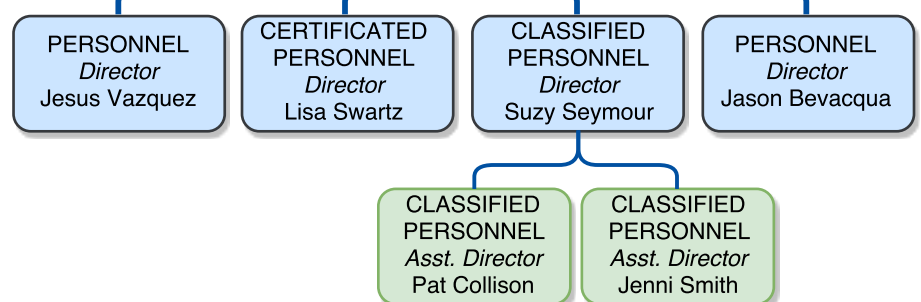

GARDEN GROVE UNIFIED SCHOOL DISTRICT
Superintendent's Organizational Chart
 2017-2018

SUPERINTENDENT
 Gabriela Mafi, Ed.D.

PUBLIC INFORMATION
 Abby Milone

ELEMENTARY EDUCATION
Assistant Superintendent
 Sara Wescott

SECONDARY EDUCATION
Assistant Superintendent
 Kelly McAmis

SPECIAL EDUCATION/STUDENT SERVICES
Assistant Superintendent
 Valerie Shedd

BUSINESS SERVICES
Assistant Superintendent
 Rick Nakano

PERSONNEL SERVICES
Assistant Superintendent
 Joli Armitage